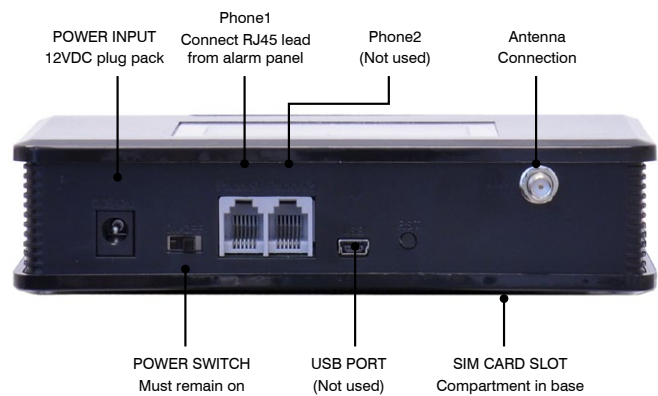

- Plug-and-go operation - no programming required.
- Antenna with magnetic base supplied - long cable allows the unit to be installed in a secure housing.
- LCD status display.
- Plug pack powered with onboard battery backup.

Control Panel / Dialler

GSM Unit

3G GSM pathway to central station or any phone.

## SPECIFICATIONS

GSM COMPATIBILITY	3G GSM
SIM CARD	106-249S supplied with Ness 3G SIM 106-249 Requires a 3G compatible GSM SIM card (not supplied).
ALARM PANEL COMPATIBILITY	Compatible with all Ness alarm diallers in Contact ID DTMF and Voice formats
OPERATING VOLTAGE	12VDC plug pack supplied
BATTERY BACKUP	Internal rechargeable battery
BATTERY BACKUP TIME max.	2~3 hrs
POWER CONSUMPTION	25mA (standby), 300mA (communicating)
ANTENNA	3dB whip with magnetic base, 2.9m cable length
DIMENSIONS	160 x 100 x 40mm
WEIGHT	200g
OPERATING TEMPERATURE	0°C to +50°C

LCD DISPLAY

POWER INPUT 12VDC plug pack  
Phone1 Connect RJ45 lead from alarm panel  
Phone2 (Not used)  
Antenna Connection  
POWER SWITCH Must remain on  
USB PORT (Not used)  
SIM CARD SLOT Compartment in base