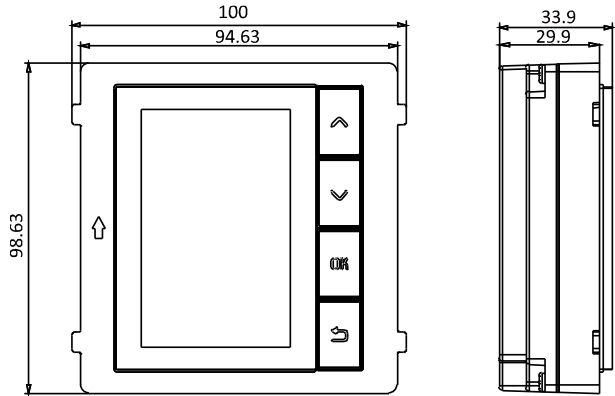

Dimension

Unit: mm

Accessory

Optional