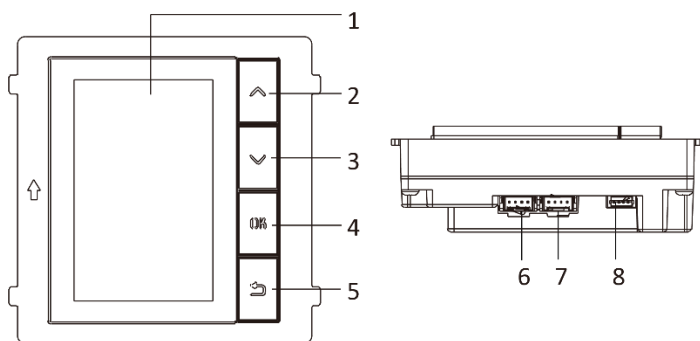

DS-KD-DIS
Video Intercom Display Module

104-928DM

Key Feature

- 3.5-inch LCD screen with resolution: 320 × 480p
- 4 physical buttons with backlight
- Up to 500 contacts can be added to the device
- Dials number and calls indoor station with keypad module
- Unlocks door by PIN code with keypad module
- Multiple languages

Specification

System parameters	
Processor	Embedded MCU Processor
Storage	64 MB
Flash	8 MB
Display parameters	
Screen	3.5-inch TFT LCD screen
Resolution	320 × 480p
Backlight	Supported
Operation method	Physical buttons
Interfaces	
Module-connecting	2 (1 input, 1 output)
Power input	12VDC(From the other module)
Power output	12VDC(For the other module)
Physical buttons	4(Up, Down, OK, Back)
Debugging port	1
General	
Power consumption	≤ 3 W
Working temperature	-20° C to +60° C(-4° F to 140° F)
Working humidity	10% to 95%
IP protection level	IP65
Installation	Flush mounting, surface mounting
Dimension	98.5 mm × 100 mm × 34.2 mm (3.87" × 3.95" × 1.33")

Note: Listed resolutions are only selectable options. It does not mean that all streams can work at their maximum resolution at the same time.

Appearance and Interfaces

No.	Description	No.	Description
1	Screen	5	Back Button
2	Up Button	6	Module-connecting Interface (output)
3	Down Button	7	Module-connecting Interface (input)
4	OK Button	8	Debug Port