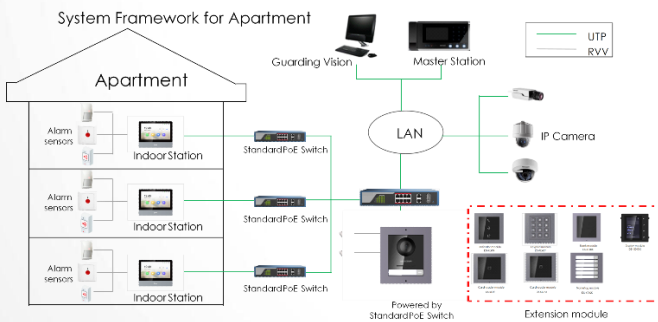

Typical Application

Approval

CE-EMC	a. EN 55032:2015 b. EN 61000-3-2:2014 c. EN 61000-3-3:2013 d. EN 50130-4:2011 +A1:2014
CE-LVD	EN 60950-1:2006 + A11:2009 + A1:2010 + A12:2011 + A2:2013
CB	IEC 60950-1:2005 (Second Edition) + Am 1:2009 + Am 2:2013
C-TICK(EMC)	AS/NZS CISPR 32:2015
ROHS	2011/65/EU
REACH	Regulation (EC) No 1907/2006
WEEE	2012/19/EU