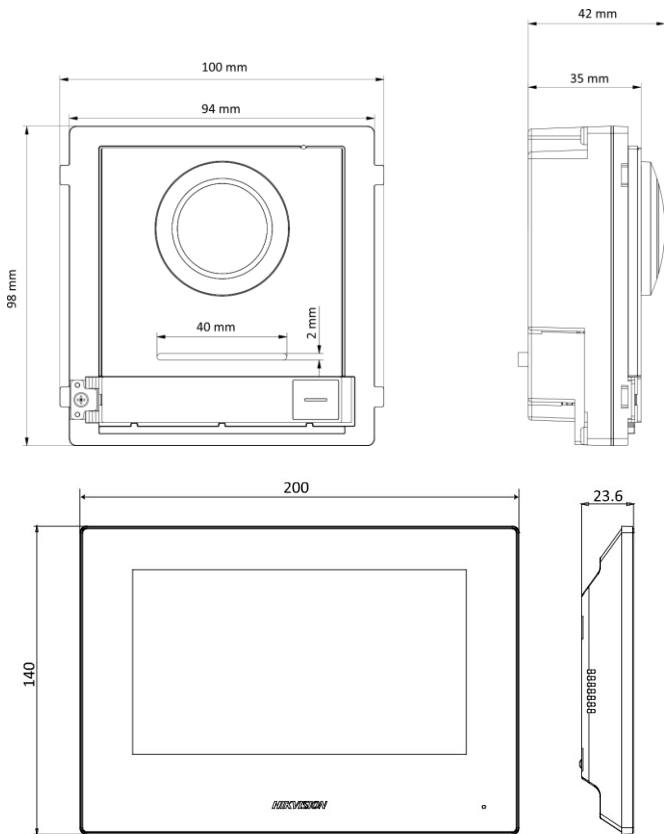

Accessory

Optional

DS-KD8003-IME2 Two wire main unit	DS-KH6320-WTE 2 Two wire indoor stations

DS-KH6320 Y-WTE2	DS-KH6320-WTE 2#EU&UK	DS-KA D704 Villa Two Wire Kit	DS-KD8003-IME2/S Two wire main unit

ORDERING INFORMATION

114-284B Hikvision DS-KIS702Y 2-Wire Intercom Kit

Innovative Electronic Solutions
www.ness.com.au

NSW Ph 02 8825 9222 sales@ness.com.au	VIC Ph 03 9875 6400 nessmelb@ness.com.au	QLD Ph 07 3399 4910 nessbris@ness.com.au	WA Ph 08 9328 2511 nessper@ness.com.au	SA Ph 08 8152 0000 adelaide@ness.com.au