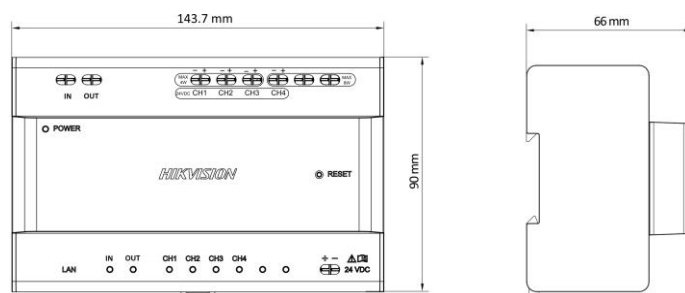

Indoor station	
Operation system	Embedded Linux operation system
Memory	128 MB
Flash	32 MB

Indoor station	
Display screen	7-inch TFT LCD
Display resolution	1024 × 600
Operation method	Capacitive touch

Indoor station	
Audio input	Built-in omnidirectional microphone
Audio output	Built-in loudspeaker
Audio quality	Noise suppression and echo cancellation
Volume	Local or software control
Audio compression standard	G.711 U, G.711 A
Audio compression Rate	64 Kbps

Indoor station	
Wired network	Two-wire network
Wireless network	Wi-Fi 802.11b/g/n
Protocol	TCP/IP, SIP, RTSP

Indoor station	
Network interface	Two-wire interface
RS-485	1
Alarm input	8 zones alarm input
Relay output	2 (30 V Max.)
TF card	Support, Max. 128 GB

Indoor station	
Power supply	Powered by KAD704Y or KAD706Y distributor

Power consumption	≤ 4 W
Working temperature	-10 ° C to 50 ° C (14 ° F to 122 ° F)
Working humidity	10% to 90%
Dimensions (W × H × D)	200 mm × 140 mm × 23.6 mm (7.87" × 5.51" × 0.93")

Video Audio Distributor	
Network interface	1 RJ45
Two-wire interface	6 (2 for cascading and 4 for devices)
Signal indicator	6
Power indicator	1
Reset	1

Video Audio Distributor	
Power supply	24 VDC
Power consumption	CH1 to CH3 < 4 W, CH4 < 8 W
Working temperature	-10 ° C to 55 ° C (14 ° F to 131 ° F)
Working humidity	10% to 90%

Dimension