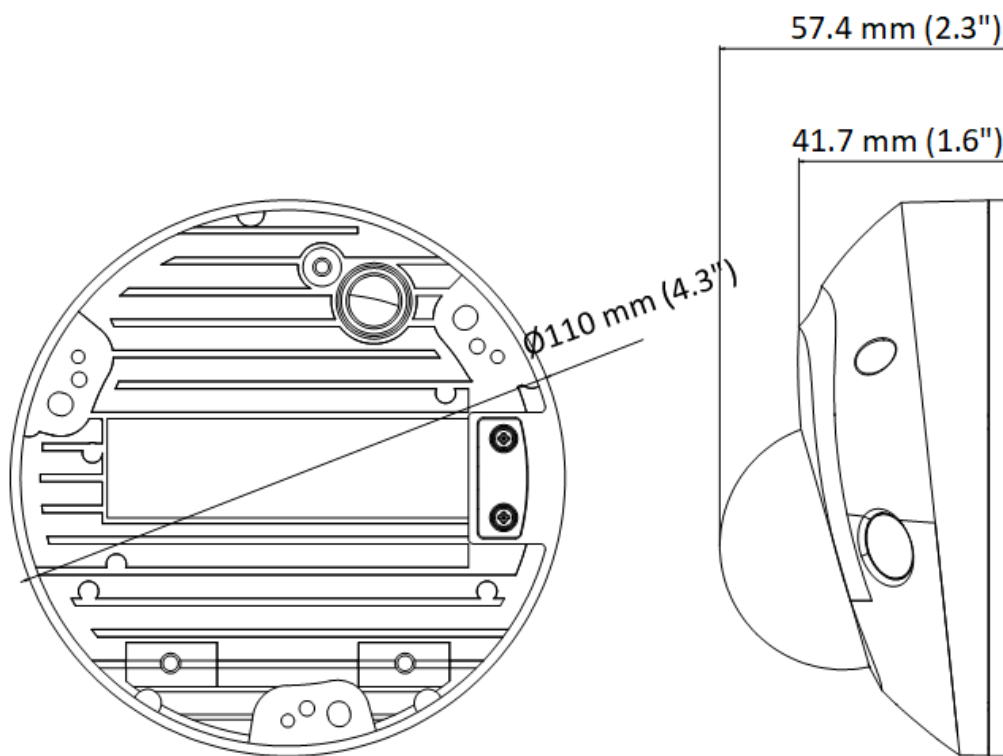

Safety	- UL (UL 62368-1) - CB (IEC 62368-1: 2014+A11) - CE-LVD (EN 62368-1: 2014/A11: 2017) - LOA (IEC/EN 60950-1)
Environment	- CE-RoHS (2011/65/EU) - WEEE (2012/19/EU) - Reach (Regulation (EC) No 1907/2006)
Electrical Safety Protection	- IP67 (IEC 60529-2013) - IK8 (IEC 62262:2002)

▪ **Dimension**

Unit: mm (inch)