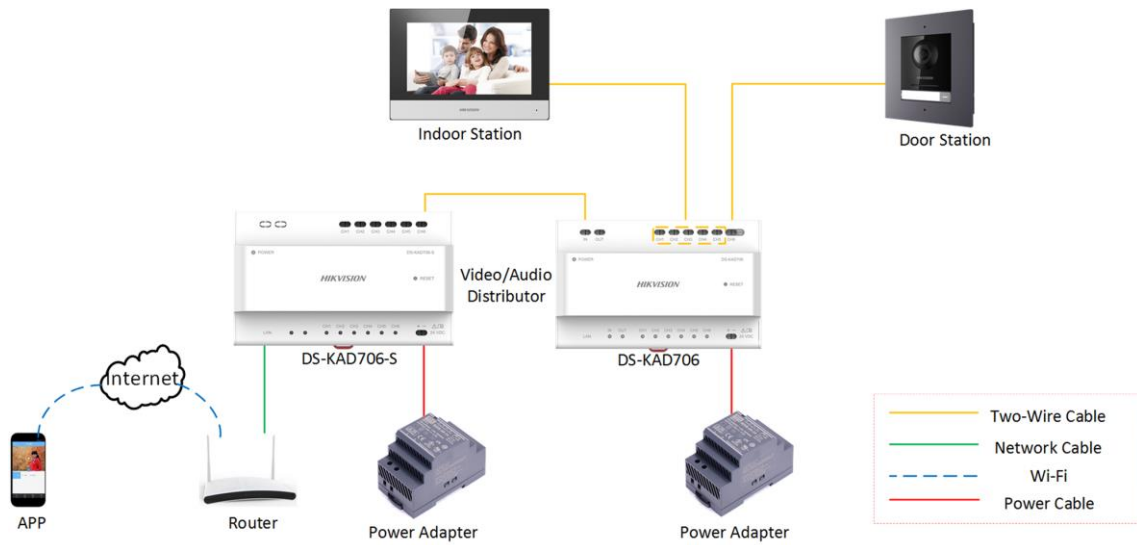

**DS-KH6320-WTE2**  
**Indoor Station**

104-885W

**Key Feature**

- Two-pin wire for power supply and network access
- UI V2.0: User friendly design
- 7-inch colorful touch screen with resolution 1024 × 600
- 2-ch transmission plan
- Stores messages and captured pictures in the TF card
- Remote unlocking via the client software or the mobile client
- Views live videos of door stations and linked cameras
- Supports wireless network

## Specifications

Model	DS-KH6320-WTE2	
System	Processor basic frequency	1 G
	Memory	128 MB
	Flash	16 MB (32 MB hardware compatibility)
Display	Operation system	Embedded Linux operation system
	Display screen	7-inch TFT LCD
	Display resolution	1024 × 600
Audio	Operation method	Capacitive touch
	Audio Input	Build-in omnidirectional microphone
	Audio output	Built-in loudspeaker
	Volume	Local or software control
	Audio compression standard	G.711 U
	Audio compression rate	64 Kbps
Network	Audio quality	Noise suppression and echo cancellation
	Wired network	BroadR-Reach
	Wireless network	Wi-Fi 802.11b/g/n
	Protocol	TCP/IP, SIP, RTSP
Interface	Network interface	Two-wire interface
	RS-485	1
	Alarm input	8 zones alarm input
	Relay output	2
	TF card	Support, Max. 32 GB
Extended Application	Power interface	Two-wire interface
	Mobile client	Support
	Indoor call elevator	Support
General	IPC	Support
	Power supply mode	Two-wire
	Power consumption	≤ 6 W
	Working temperature	-10 °C to 50 °C (-14 °F to 122 °F)
	Working humidity	0% to 90%
	Dimensions (W × H × D)	200 mm × 140 mm × 15.1 mm (7.87" × 5.51" × 0.59")

## Physical Interface

No.	Description
1	Display Screen
2	Microphone
3	Debugging Port
4	Network Interface and Power Supply
5	Loudspeaker
6	TF Card Slot
7	Alarm Terminal
8	Reserved

ORDERING INFORMATION

---