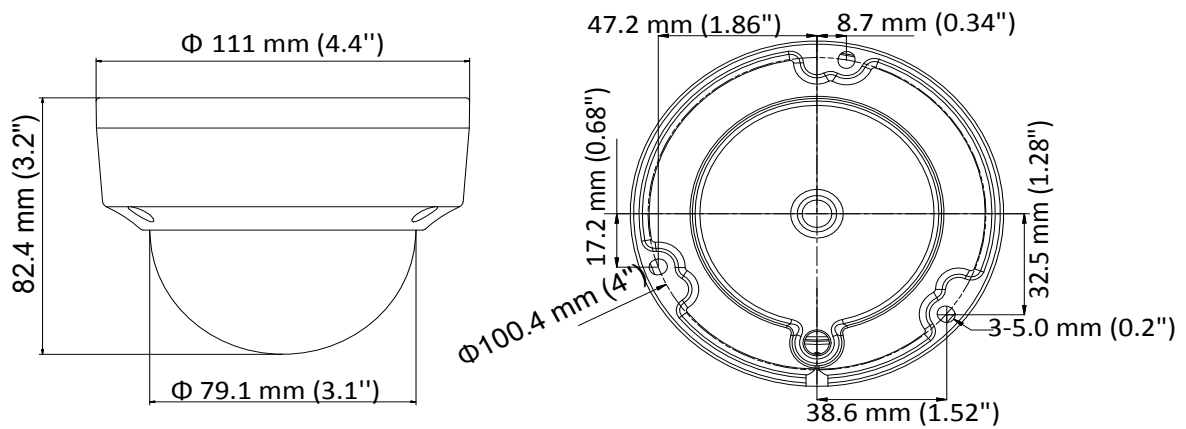

Dimension

Accessory

ORDERING INFORMATION

114-014

Hikvision DS-2CE57U8T-VPIT 8mp Dome 2.8mm

Innovative Electronic Solutions
www.ness.com.au

NSW Ph 02 8825 9222
sales@ness.com.au

VIC Ph 03 9875 6400
nessmelb@ness.com.au

QLD Ph 07 3399 4910
nessbris@ness.com.au

WA Ph 08 9328 2511
nessper@ness.com.au

SA Ph 08 8152 0000
adelaide@ness.com.au