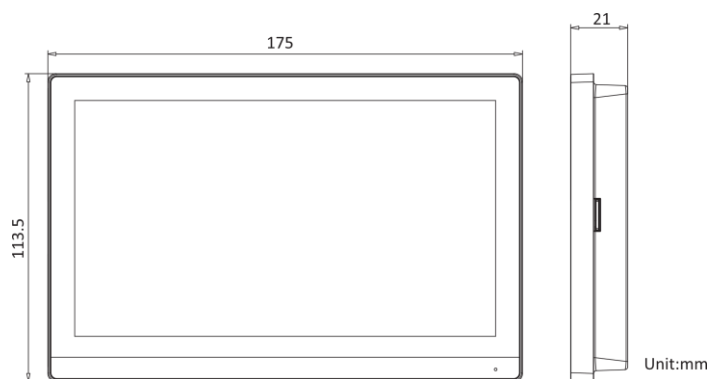

Capacity	
Event capacity	200
Notice capacity	16
Linked indoor extensions capacity	5
Network parameters	
Communication protocol	TCP/IP, SIP, RTSP
Wired network	10/100 Mbps self-adaptive
Wi-Fi standard	Wi-Fi 802.11 b/g/n
Bluetooth version	/
3G/4G standard	/
Zigbee	/
Device interfaces	
Alarm input	8-ch alarm inputs
Network interface	1 RJ-45 10/100 Mbps self-adaptive
TAMPER	/
RS-485	1
USB	/
TF card	Max to 128 G
Alarm output	2
Power interface	1
General	
Button	0
Installation	Wall mounting, table mounting
Indicator	0
Weight	With package: 683 g Without package: 355 g
Protective level	/
Working temperature	-10 ° C to 50 ° C (14 ° F to 122 ° F)
Working humidity	10% to 90%
Dimensions	175 mm × 113.5 mm × 21 mm (6.9" × 4.5" × 0.83")
Battery	/
Application environment	Indoor
Power consumption	≤ 8 W

Language	English, French, Portuguese (Brazil), Spanish, Russian, German, Italian, Polish, Arabic, Turkish, Vietnamese, Hungarian, Dutch, Romanian, Czech, Bulgarian, Ukrainian, Croatian, Serbian, Greek, Portuguese, Slovak

Dimension