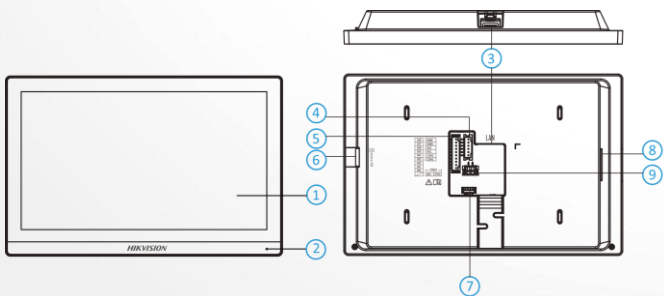

**DS-KH6350-WTE1**  
**Video Intercom Network Indoor Station**

114-489  
 114-489W

**Key Feature**

- New UI V2.0: User friendly design
- 7-inch colorful touch screen with resolution 1024 × 600
- Standard PoE
- Stores messages and capture pictures in the TF card
- Remote unlocking via the client software or the mobile client
- Views live videos of door stations and linked cameras

**Physical Interface**

No.	Description	No.	Description
1	Screen	6	TF Card Slot
2	Microphone	7	Debugging Port
3	Network Interface	8	Loudspeaker
4	RS-485 Terminal (Reserved)	9	Power Supply Terminal
5	Alarm Terminal		

RAM	128 MB
CPU	Embedded processor
<b>Display parameters</b>	
Screen size	7-inch colorful TFT screen
Operation method	Capacitive touch screen
Type	Colorful TFT screen
Resolution	1024 × 600
<b>Video parameters</b>	
Lens	/
Resolution	/
FOV	/
WDR	/
Video compression standard	/
Focal length	/
<b>Audio parameters</b>	
Audio compression standard	G.711 U, G.711 A
Audio input	Built-in omnidirectional microphone
Audio output	Built-in loudspeaker
Audio compression bitrate	64 Kbps
Audio quality	Noise suppression and echo cancellation
Volume adjustment	Adjustable