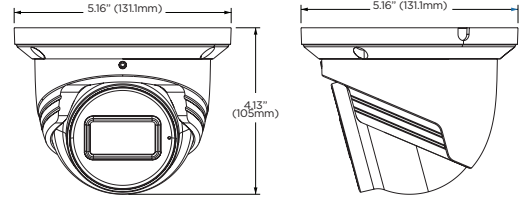

Mounting accessories (Optional)

DWC-MT9CMJ2
Ceiling mount
bracket and
junction box

DWC-MT9JUNC2
Junction box

DWC-MTTWM2
Wall mount bracket

Dimensions

unit: Inch (mm)

Specifications

IMAGE	
Image sensor	5MP 1/2.7" CMOS
Total pixels	2592 (H) x 1944 (V)
Minimum scene illumination	0.01 lux (color) 0.0 lux (B/W)
S/N ratio	50dB
LENS	
Focal length	2.8 - 12mm, F1.4
Lens type	Vari-focal lens with motorized zoom and auto-focus
Field of view (FoV)	95.1° - 30°
IR distance	164ft range
I/O	
Audio in / out	1 audio input and 1 microphone built-in
Audio compression	G.711A / U
OPERATIONAL	
Shutter mode	Auto, manual
Shutter speed	1/30s - 1/100000s
Auto gain control	Auto
Day / night	Auto, day (color), night (B/W), schedule
Smart DNR™ 3D digital noise reduction	3D DNR
Wide dynamic range (WDR)	True WDR low, middle, high
Wide dynamic range (WDR) dB	120dB
Privacy zone	4 programmable privacy masks
Camera analytics	Line crossing, perimeter intrusion, video tampering detection (scene change, video blur, abnormal color detection), object classification (differentiate humans from objects)
Backlight compensation (BLC)	Yes
DeFog	Yes
Mirror and flip	Yes
Alarm notifications	Notifications via email or FTP server
Memory slot	Micro SD / SDHC / SDXC card up to 256GB (card not included)
NETWORK	
LAN	802.3 compliance 10/100 LAN
Video compression type	H.265, H.264, MJPEG
Resolution	5MP, 4MP, 2K, 3MP, 2.1MP/1080P, 720P (60Hz: 1 - 30fps; 50Hz: 1-25fps) HFR mode: 1080P / 720P (60Hz : 1 - 60fps; 50Hz: 1-50fps)
Frame rate	Up to 30fps at all resolutions
Video bitrate	64 Kbps - 8 Mbps
Bitrate control	Multi-streaming CBR/VBR at H.264/ H.265 (controllable frame rate and bandwidth)
Streaming capability	Dual-stream at different rates and resolutions
IP	IPv4, IPv6
Protocol	UDP, IPv4, IPv6, DHCP, NTP, RTSP, RTP, RTCP, ICMP, IGMP, PPPoE, DDNS, SMTP, FTP, SNMP, HTTP, 802.1x, UPnP, HTTPs, QoS
Security	IP filtering, MAC filtering, authentication (ID/PW), SSL/TSL
ONVIF conformance	Yes
Web viewer	OS: Windows® Browser: Internet Explorer
Video management software	DW Spectrum® IPVMS
ENVIRONMENTAL	
Operating temperature	-22°F - 140°F (-30°C - 60°C)
Operating humidity	95% RH (non-condensing)
IP rating	IP67-rated
IK rating	IK10 impact-resistant
Other certifications	FCC, CE, ROHS, POE, ONVIF
ELECTRICAL	
Power requirement	DC 12V, PoE IEEE 802.3af Class 3. (Adapter not included)
Power consumption	9W
MECHANICAL	
Material	Metal turret housing
Dimensions	5.16" x 4.13" (131.1 x 105 mm)
Weight	1.45 lb (0.66 kg)
Warranty	3 year warranty