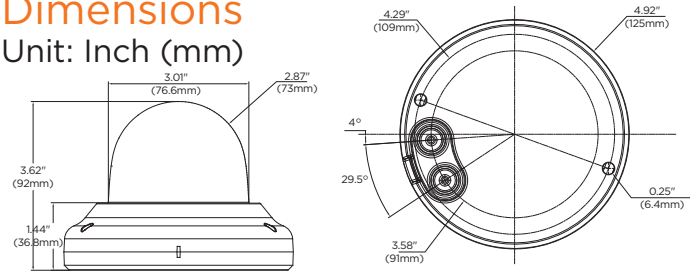

Dimensions

Unit: Inch (mm)

Specifications

IMAGE	
Image sensor	4K 1/2.8" CMOS sensor
Total pixels	3952 (H) x 2320 (V)
Active pixels	3840 (H) X 2160 (V)
Minimum scene illumination	0.18 lux (color)
S/N ratio	50dB
Video output	Local video output CVBS 1.0V p-p (75Ω), 4:3 aspect ratio
LENS	
Focal length	2.8mm, F2.0
Lens type	Fixed lens
Horizontal Field of view (HFOV)	105.5°
Vertical Field of view (VFOV)	56.3°
IR distance	100ft range
I/O	
Audio in/out	1/1
Audio compression	G.711
Alarm in/out	1/1
OPERATIONAL	
Intelligent Video Analytics	IVA license: intrusion, line crossing, counting line, loitering, enter, exit, tamper IVA+ license: object removed, tailgating, direction, stopped, appear, disappear, object left, logical rules
Shutter mode	Auto, manual, anti-flicker, slow shutter
Shutter speed	1/15 - 1/32000
Slow shutter	1/21/3.1/5.1/6.1/7.5/1/10
Auto gain control	Auto
Day and night	Auto, day (color), night (B/W)
Smart DNR™ 3D Digital Noise Reduction	3D-DNR
Wide Dynamic Range (WDR)	True WDR
Wide Dynamic Range (WDR) dB	120dB
White balance	Yes
Privacy zones	16 programmable privacy masks
Backlight compensation (BLC)	Yes
Mirror and flip	Yes
Alarm notifications	Notifications via email, FTP, alarm output and SD card recording
Memory slot	Micro SD/SDHC/SDXC class 10 card (not included)
NETWORK	
LAN	1000Base-T (1Gbps)
Video compression type	H.265, H.264, MJPEG
Resolution	H.265: QFHD, 2.1MP/1080p, 720p, VGA, D1, CIF H.264: QFHD, 2.1MP/1080p, 720p, VGA, D1, CIF MJPEG: 2.1MP/1080p, 720p, 800x600, VGA, 768x432, D1, CIF
Frame rate	Up to 30fps at all resolutions
Video bitrate	100kbps - 10Mbps, multi-rate for preview and recording
Bitrate control	Multi-streaming CBR/VBR at H.265 (controllable frame rate and bandwidth)
Streaming capability	Dual-stream at different rates and resolutions
IP	IPv4
Protocol	TCP/IP, UDP, AutoIP, RTP (UDP/TCP), RTSP, NTP, HTTP, HTTPS, SSL, DNS, DDNS, DHCP, FTP, SMTP, ICMP, SNMPv1/v2/v3 (MIB-2), ONVIF
Security	HTTPS (TLS), IP filtering, 802.1x, digest authentication
ONVIF conformance	Yes
Web viewer	OS: Windows® 7, Windows® 8, Windows® 10 Browser: IE, Chrome, Firefox
Video management software	DW Spectrum® IPVMS
ENVIRONMENTAL	
Operating temperature	-4°F - 122°F (-20°C - 50°C)
Operating humidity	10-90% RH, (non-condensing)
IK rating	IK10 impact-resistant
IP rating	IP67-rated
Other certifications	CE, FCC, RoHS
ELECTRICAL	
Power requirement	DC12V, PoE IEEE 802.3af Class 3 (Adapter not included)
Power consumption	DC12V: 10W PoE: 13W
MECHANICAL	
Material	Aluminum vandal housing, polycarbonate dome
Dimensions	4.92" x 3.62" (125 x 92mm)
Weight	1.14 lbs (0.52 kg)
Warranty	3 year warranty

ORDERING INFORMATION